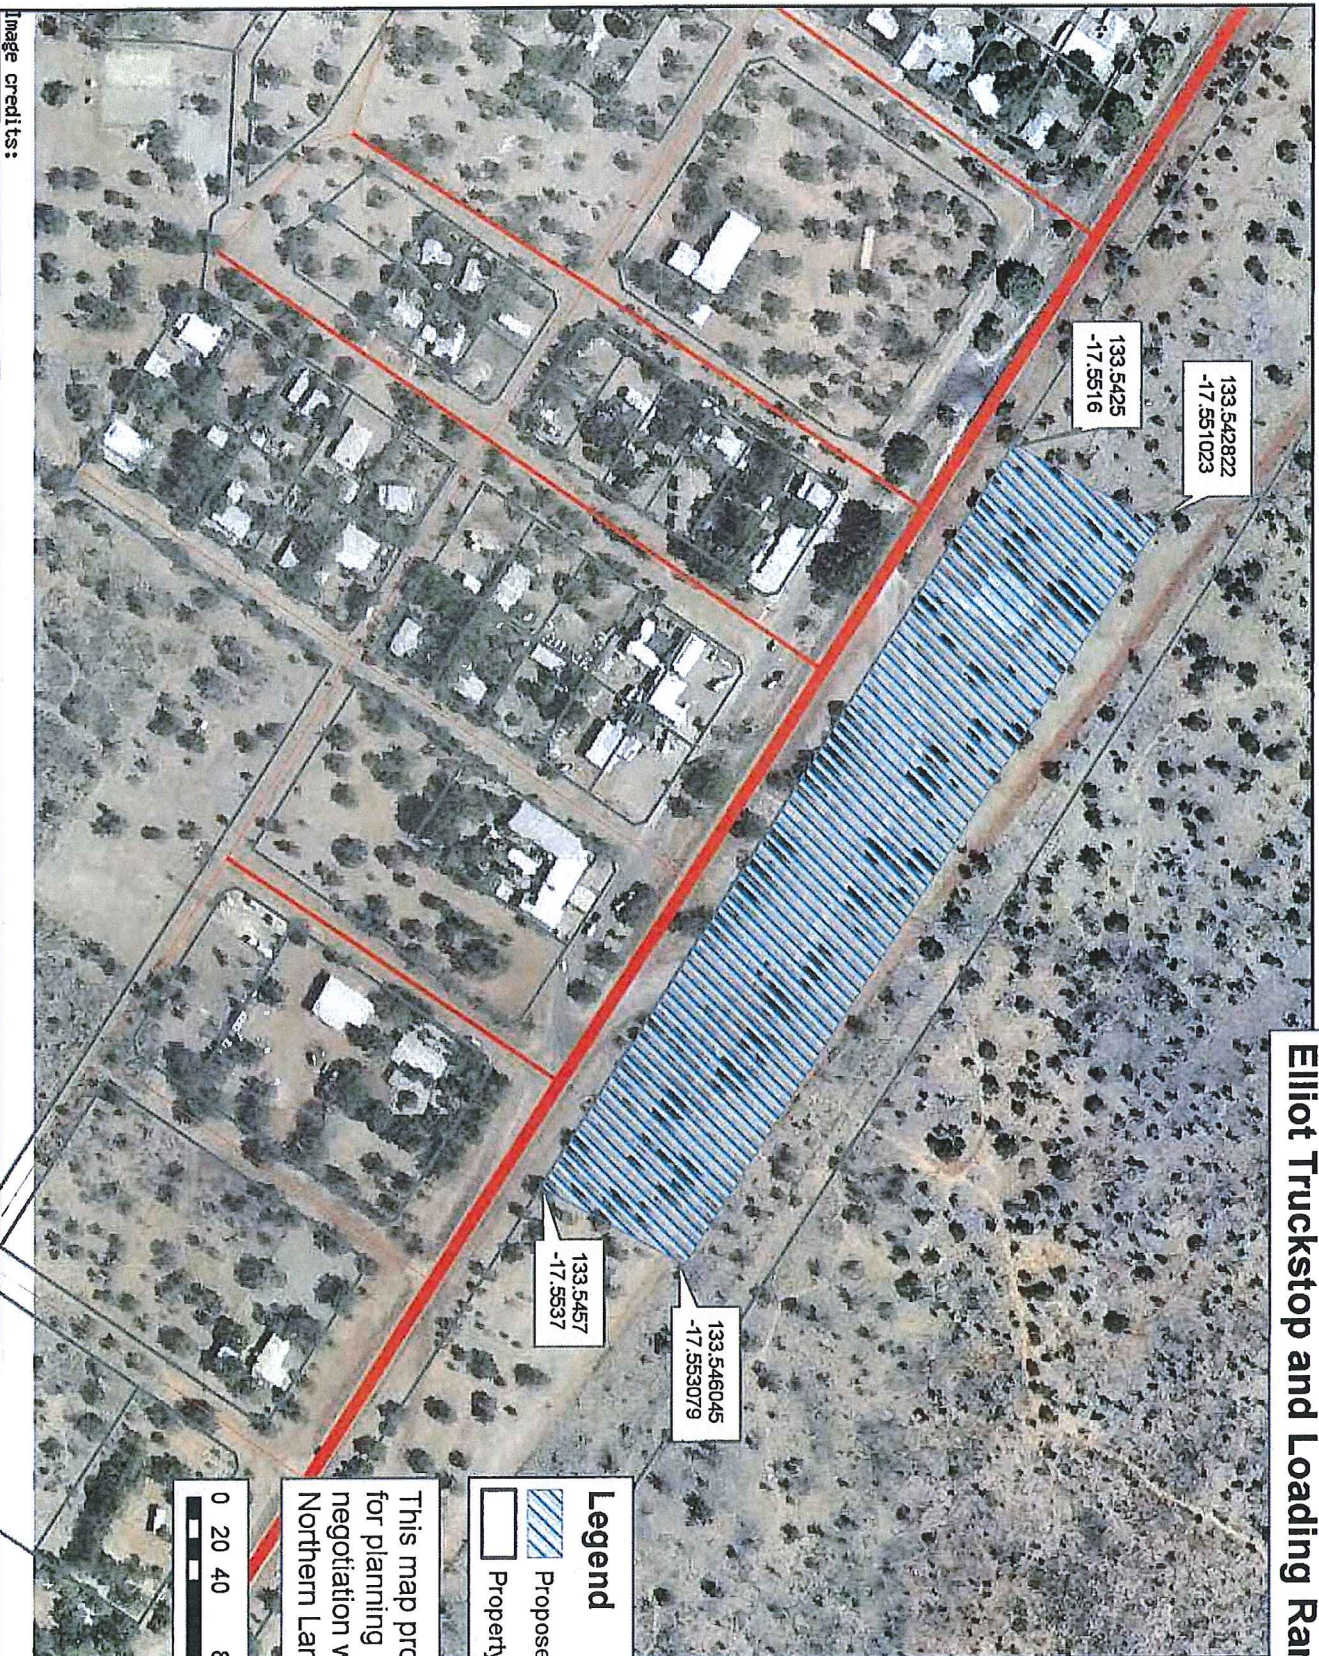

Elliott Truckstop and Loading Ramp: ILUA

Legend

- Proposed ILUA Boundary
- Property Boundaries

This map produced on 29th July
for planning purposes and
negotiation with
Northern Land Council

Image credits: