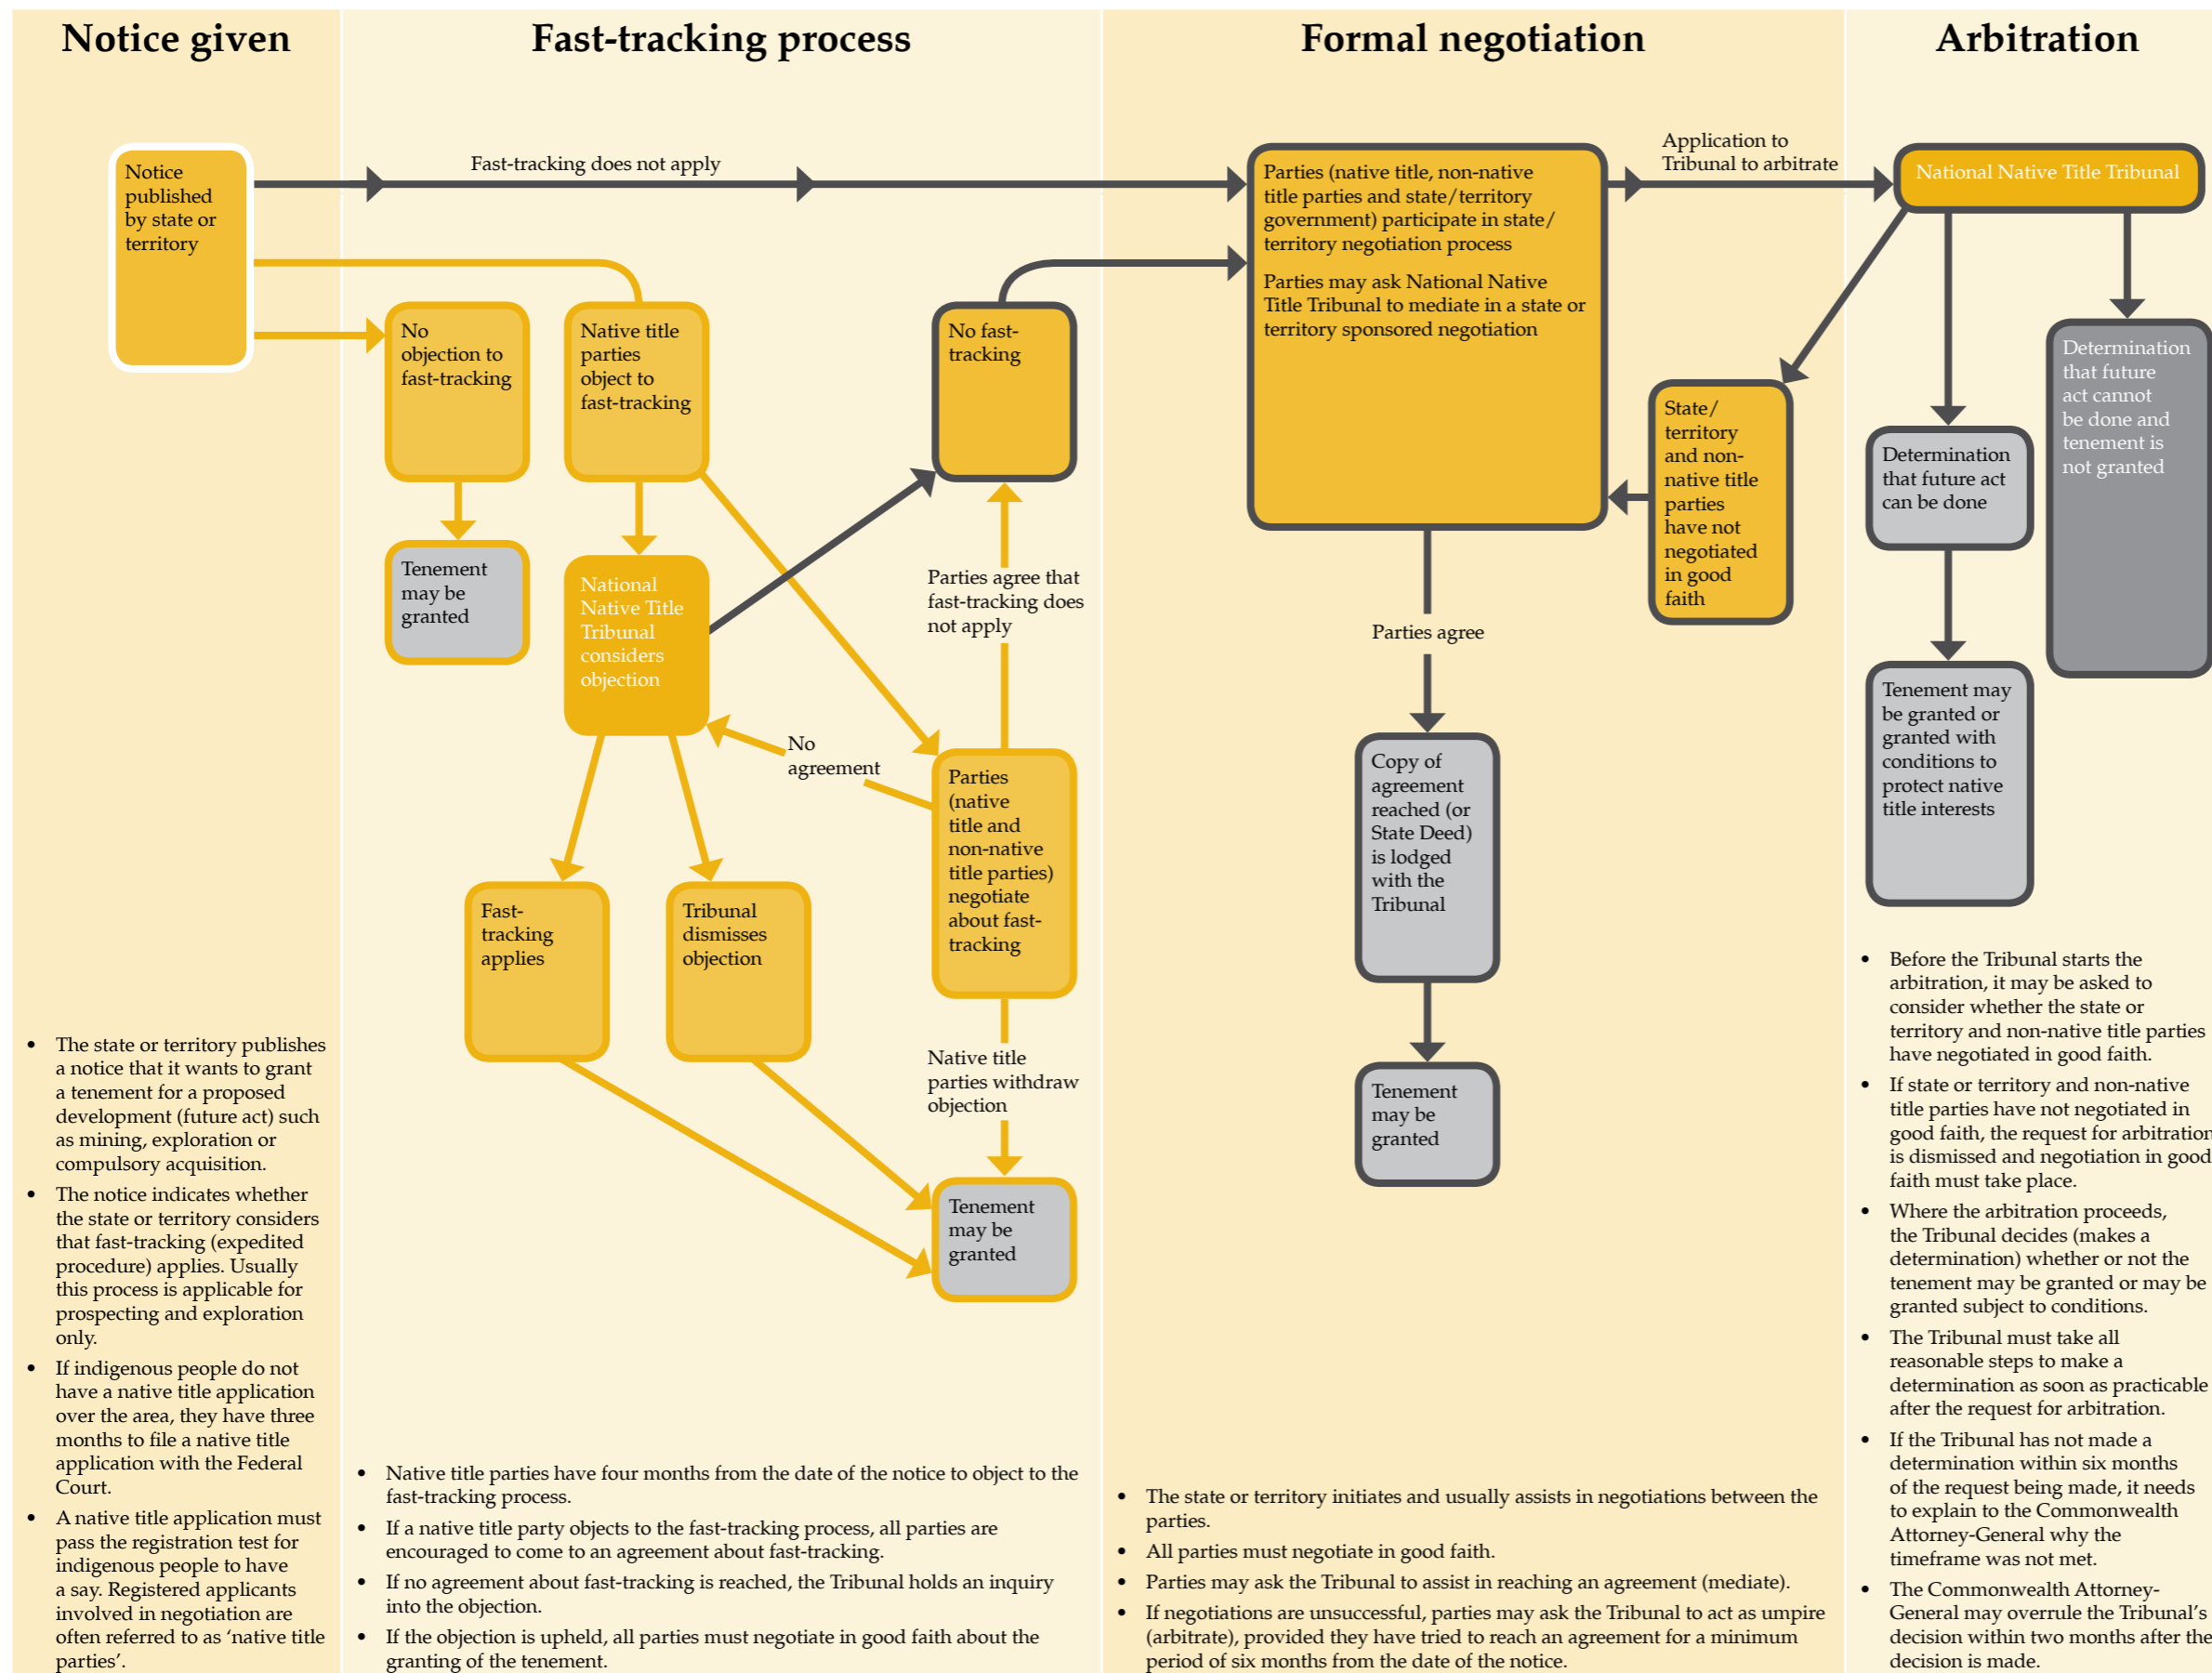

Mining, exploration and native title: the Commonwealth scheme

National Native Title Tribunal © Commonwealth of Australia
December 2000, revised June 2009.

This chart is provided as general information only and should not be relied upon as legal advice for a particular matter.