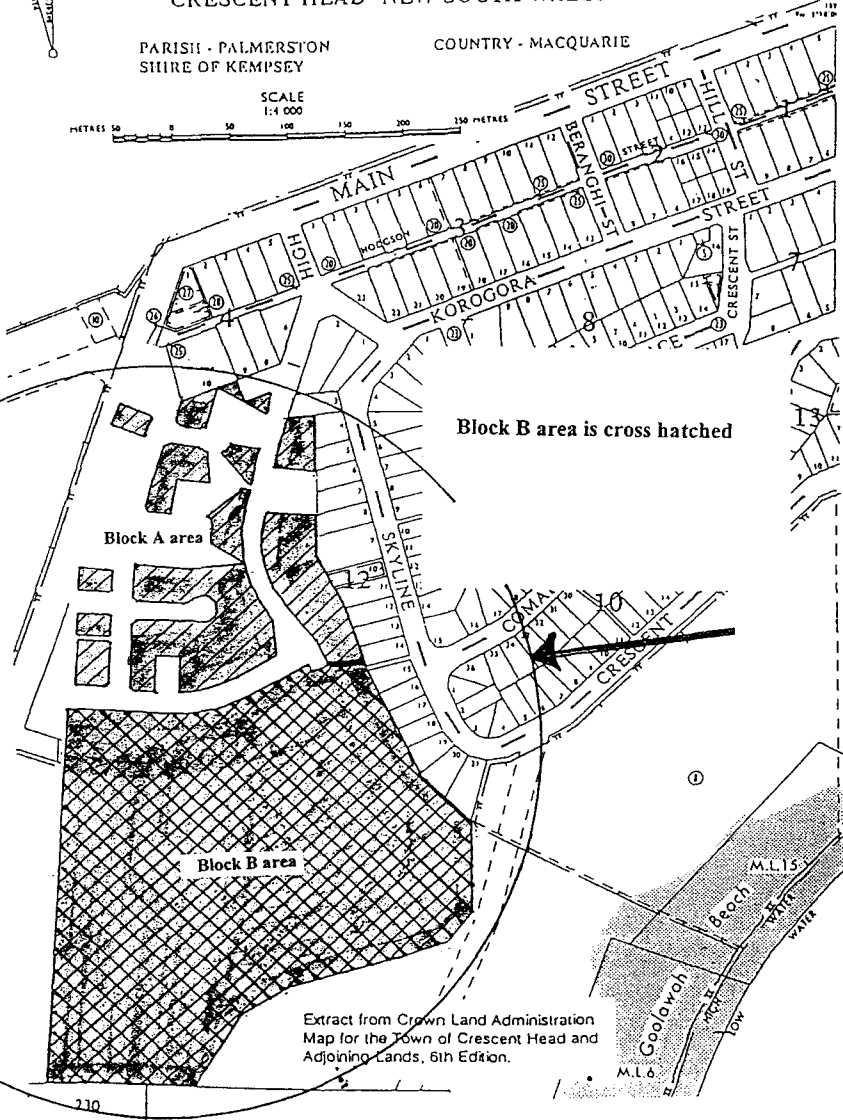

CRESCENT HEAD NEW SOUTH WALES

PARISH - PALMERSTON
SHIRE OF KEMPSEY

COUNTRY - MACQUARIE

SCALE
1:4 000

Block B area is cross hatched

Block A area

Block B area

Extract from Crown Land Administration
Map for the Town of Crescent Head and
Adjoining Lands, 6th Edition.