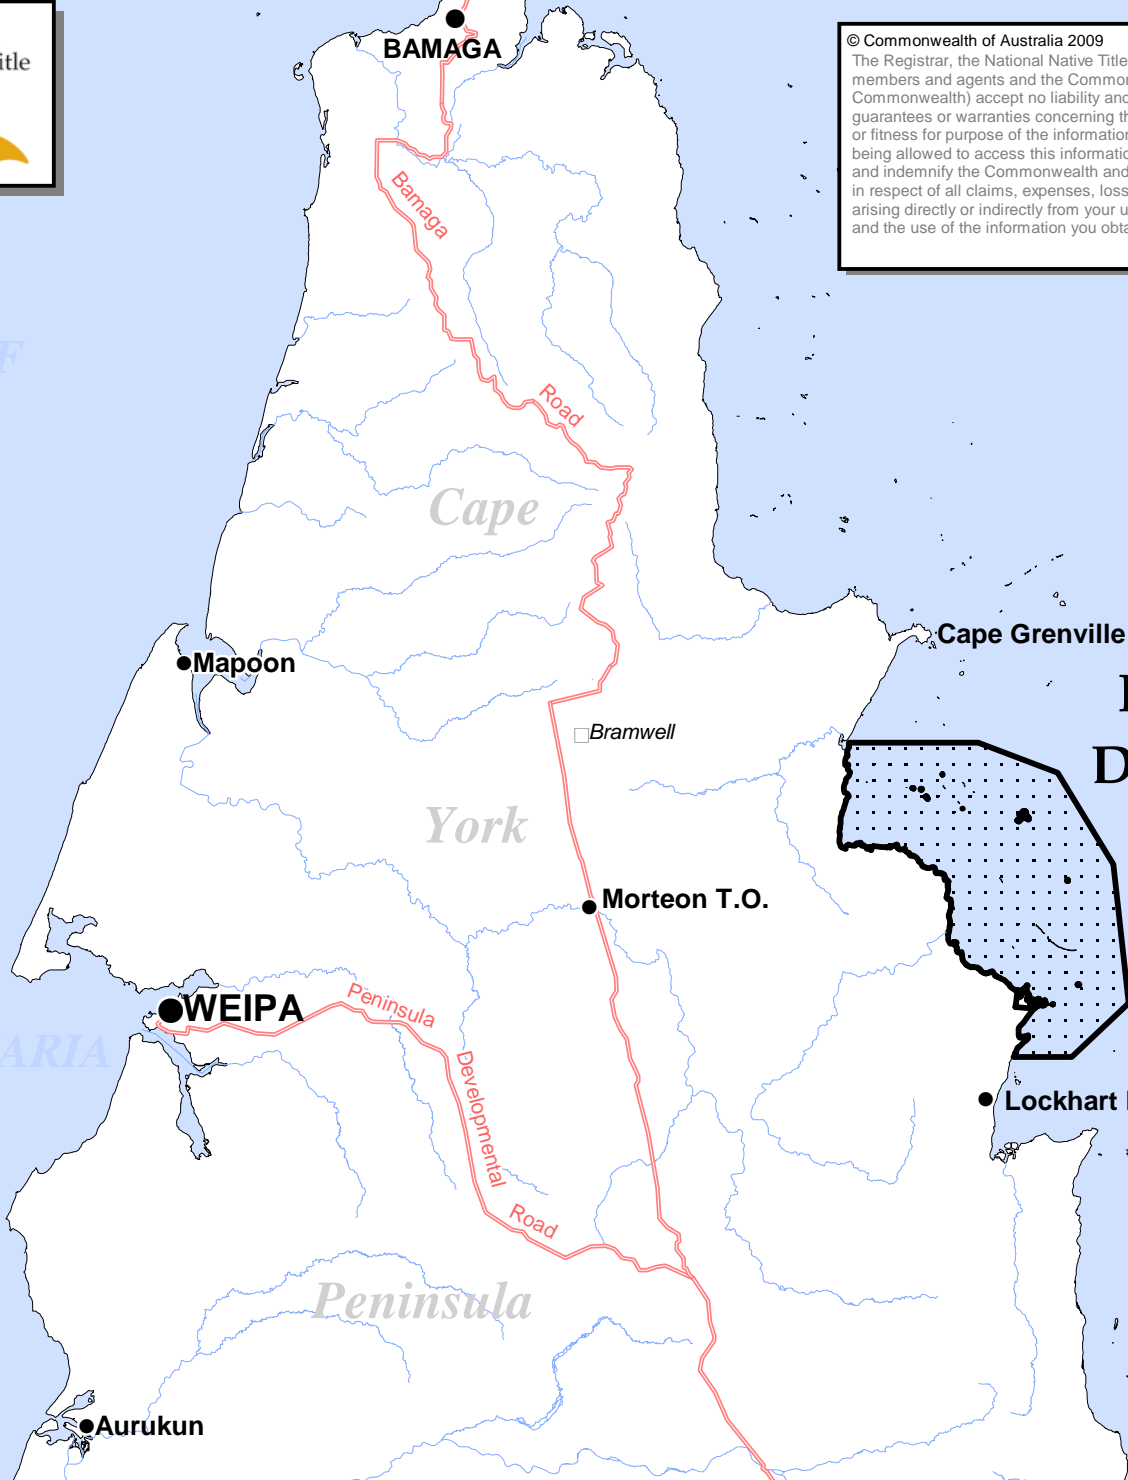

10° 89' S
144° 29' E

Map Area

GULF OF CARPENTARIA

SOUTH PACIFIC OCEAN

Kuuku Ya'u Determination Area

Kuuku Ya'u 1 Determination Area

Data Statement
Determination boundary compiled by NNNT.
Other locational data sourced from Geoscience Australia.
Compiled by the National Native Title Tribunal on 07 May 2009.

141° 20' E
13° 36' S
GDA94